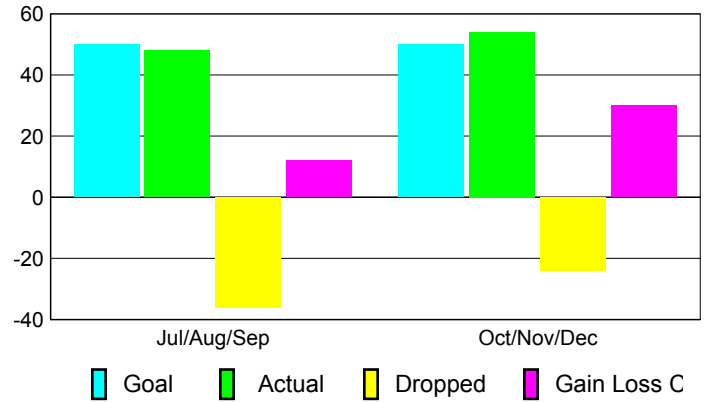

Membership Results 2010-2011

Goal, New, Dropped, Gain/Loss