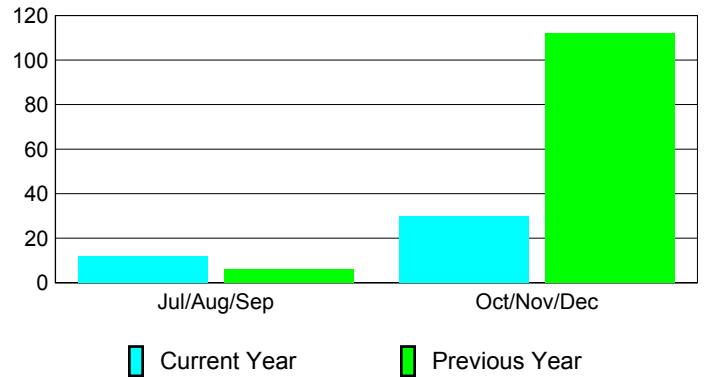

Comparison of Membership Gain/Loss

Current Year Compared to the Previous Year